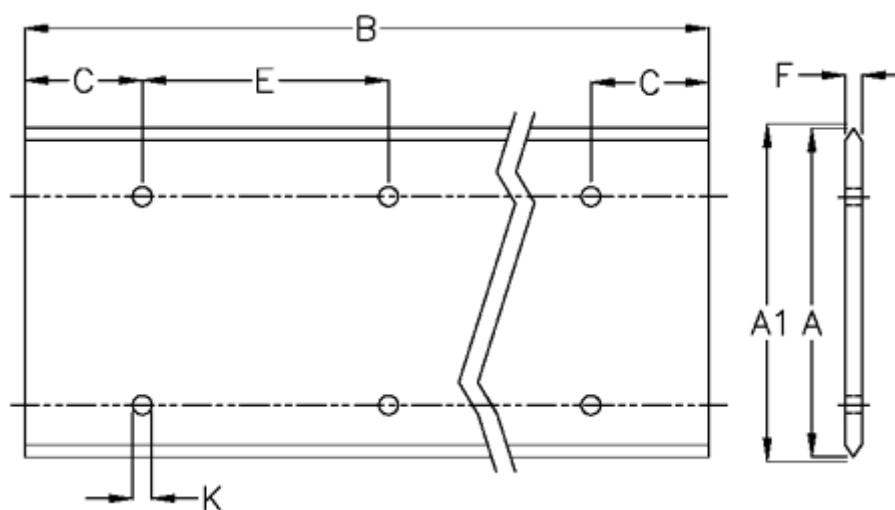

Data Sheet

Article number: 057124130561

Description: Hepco GV3 slide L 120 L3056 P1
with counterbored holes

Measures

A	= 120
A1	= 120.81
B	= 3056
C	= 88.0
E	= 180
F	= 9.12
For bearing	= J54
K	= 11.5xM10

Precision type	= P1
Weight kg/1000	= 8.50